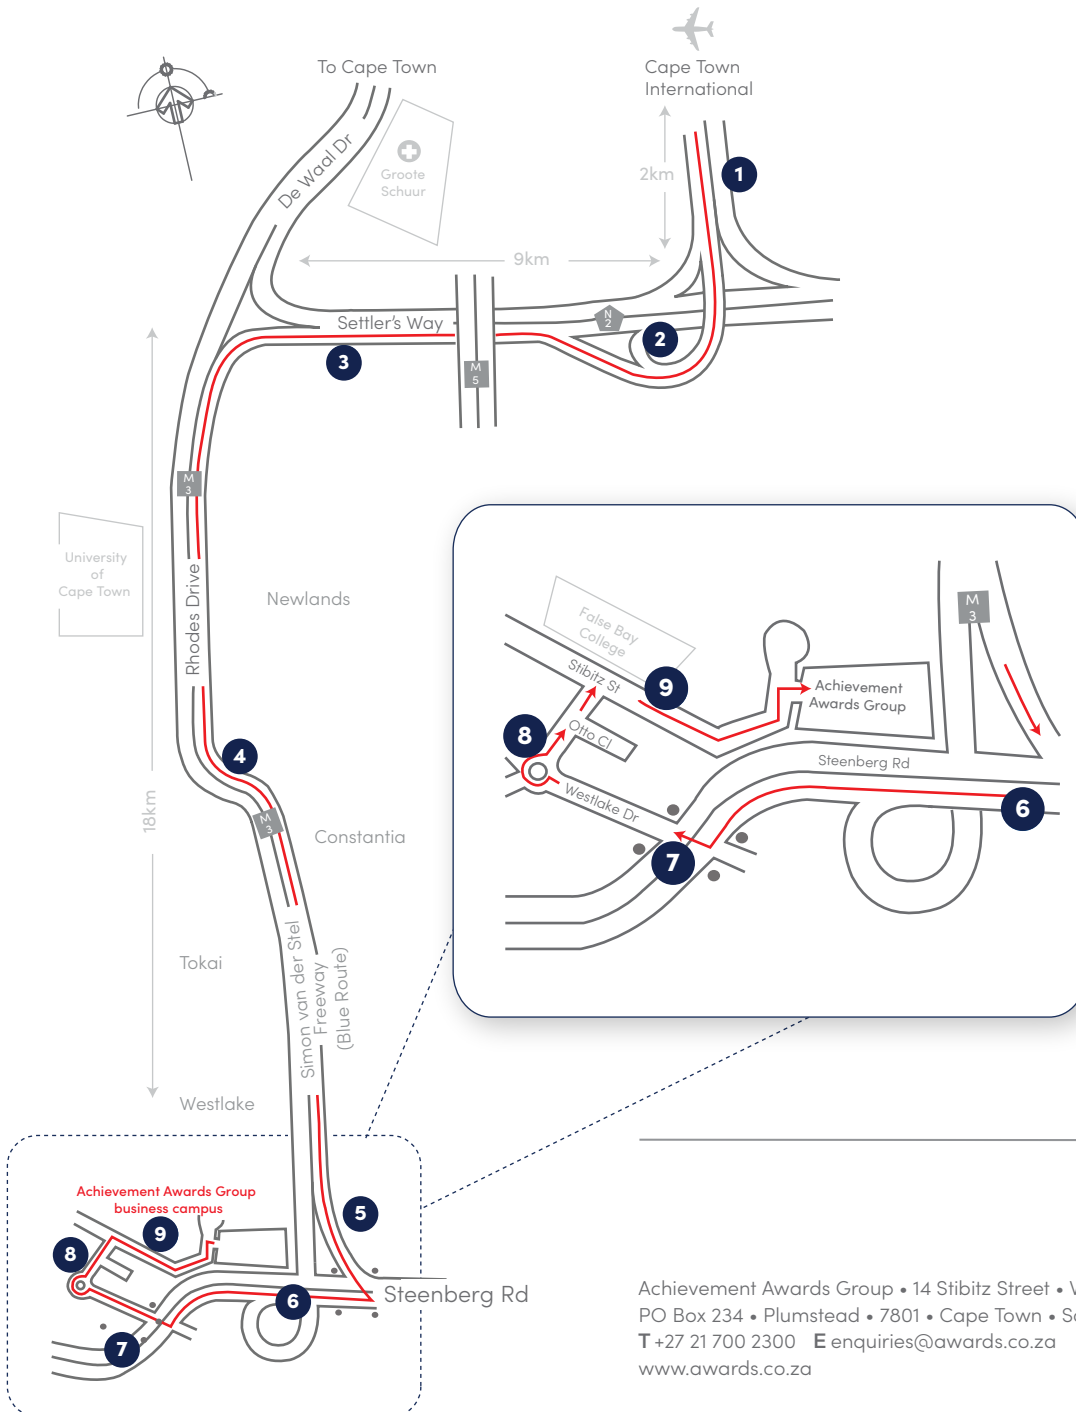

Map & directions

Directions from Cape Town International Airport to Achievement Awards Group business campus, Westlake.

- 1 Upon leaving CT Airport follow signs to N2 Cape Town.
- 2 Follow the road signs to Cape Town onto the bridge over the N2. The bridge curves right and meets the N2 in the direction of Cape Town.
- 3 Travel on the N2 ±9km, at which point the road forks. Bare to your left and follow signs for the M3, Rhodes Drive, Kirstenbosch, Muizenburg. (M3 is Rhodes Drive)
- 4 Travel on the M3 for ±18kms.
- 5 Move into the right hand lane as you approach the traffic lights at the end of the M3. (This is Steenberg Road)
- 6 Turn right into Steenberg Road and again, stay in the right hand lane.
- 7 At the next set of traffic lights (±600 metres) turn right into Westlake Drive.
- 8 At the traffic circle take the third exit, staying on Westlake Drive, until you reach a 4-way stop.
- 9 Turn right into Stibitz Street and follow the road to the end ±300m). The entrance to Achievement Awards Group Business Campus is on your right.

GPS Co-ordinates: S34° 4.7092', E018° 26.591'

Achievement Awards Group • 14 Stibitz Street • Westlake • 7945 • Cape Town • South Africa
PO Box 234 • Plumstead • 7801 • Cape Town • South Africa
T +27 21 700 2300 E enquiries@awards.co.za
www.awards.co.za