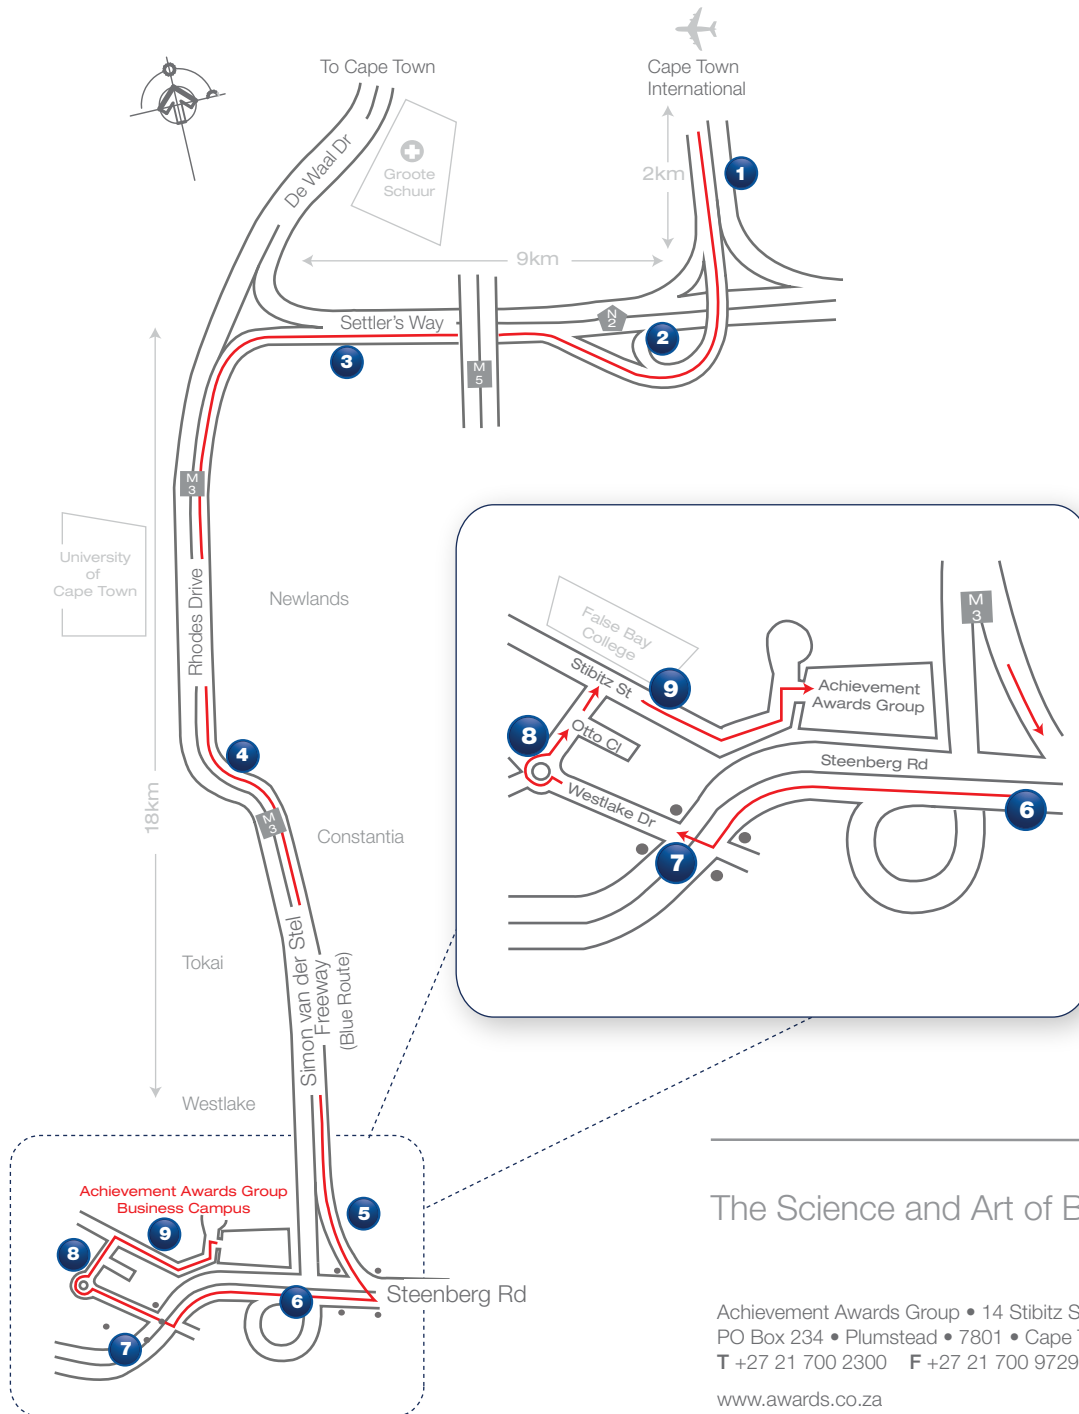

Map & Directions

Directions from Cape Town International Airport to Achievement Awards Group Business Campus, Westlake.

1. 1 Upon leaving CT Airport follow signs to N2 Cape Town.
2. 2 Follow the road signs to Cape Town onto the bridge over the N2. The bridge curves right and meets the N2 in the direction of Cape Town.
3. 3 Travel on the N2 ±9km, at which point the road forks. Bare to your left and follow signs for the M3, Rhodes Drive, Kirstenbosch, Muizenburg. (M3 is Rhodes Drive)
4. 4 Travel on the M3 for ±18kms.
5. 5 Move into the right hand lane as you approach the traffic lights at the end of the M3. (This is Steenberg Road)
6. 6 Turn right into Steenberg Road and again, stay in the right hand lane.
7. 7 At the next set of traffic lights (±600 metres) turn right into Westlake Drive.
8. 8 At the traffic circle take the third exit, staying on Westlake Drive, until you reach a 4 way stop.
9. 9 Turn right into Stibitz Street and follow the road to the end ±300m). The entrance to Achievement Awards Group Business Campus is on your right.

GPS Co-ordinates: S34° 4.7092', E018° 26.591'

The Science and Art of Business and People Performance

Achievement Awards Group • 14 Stibitz Street • Westlake • 7945 • Cape Town • South Africa
PO Box 234 • Plumstead • 7801 • Cape Town • South Africa
T +27 21 700 2300 F +27 21 700 9729 E info@awards.co.za

www.awards.co.za

achievement
awards
group

Engage • Motivate • Reward